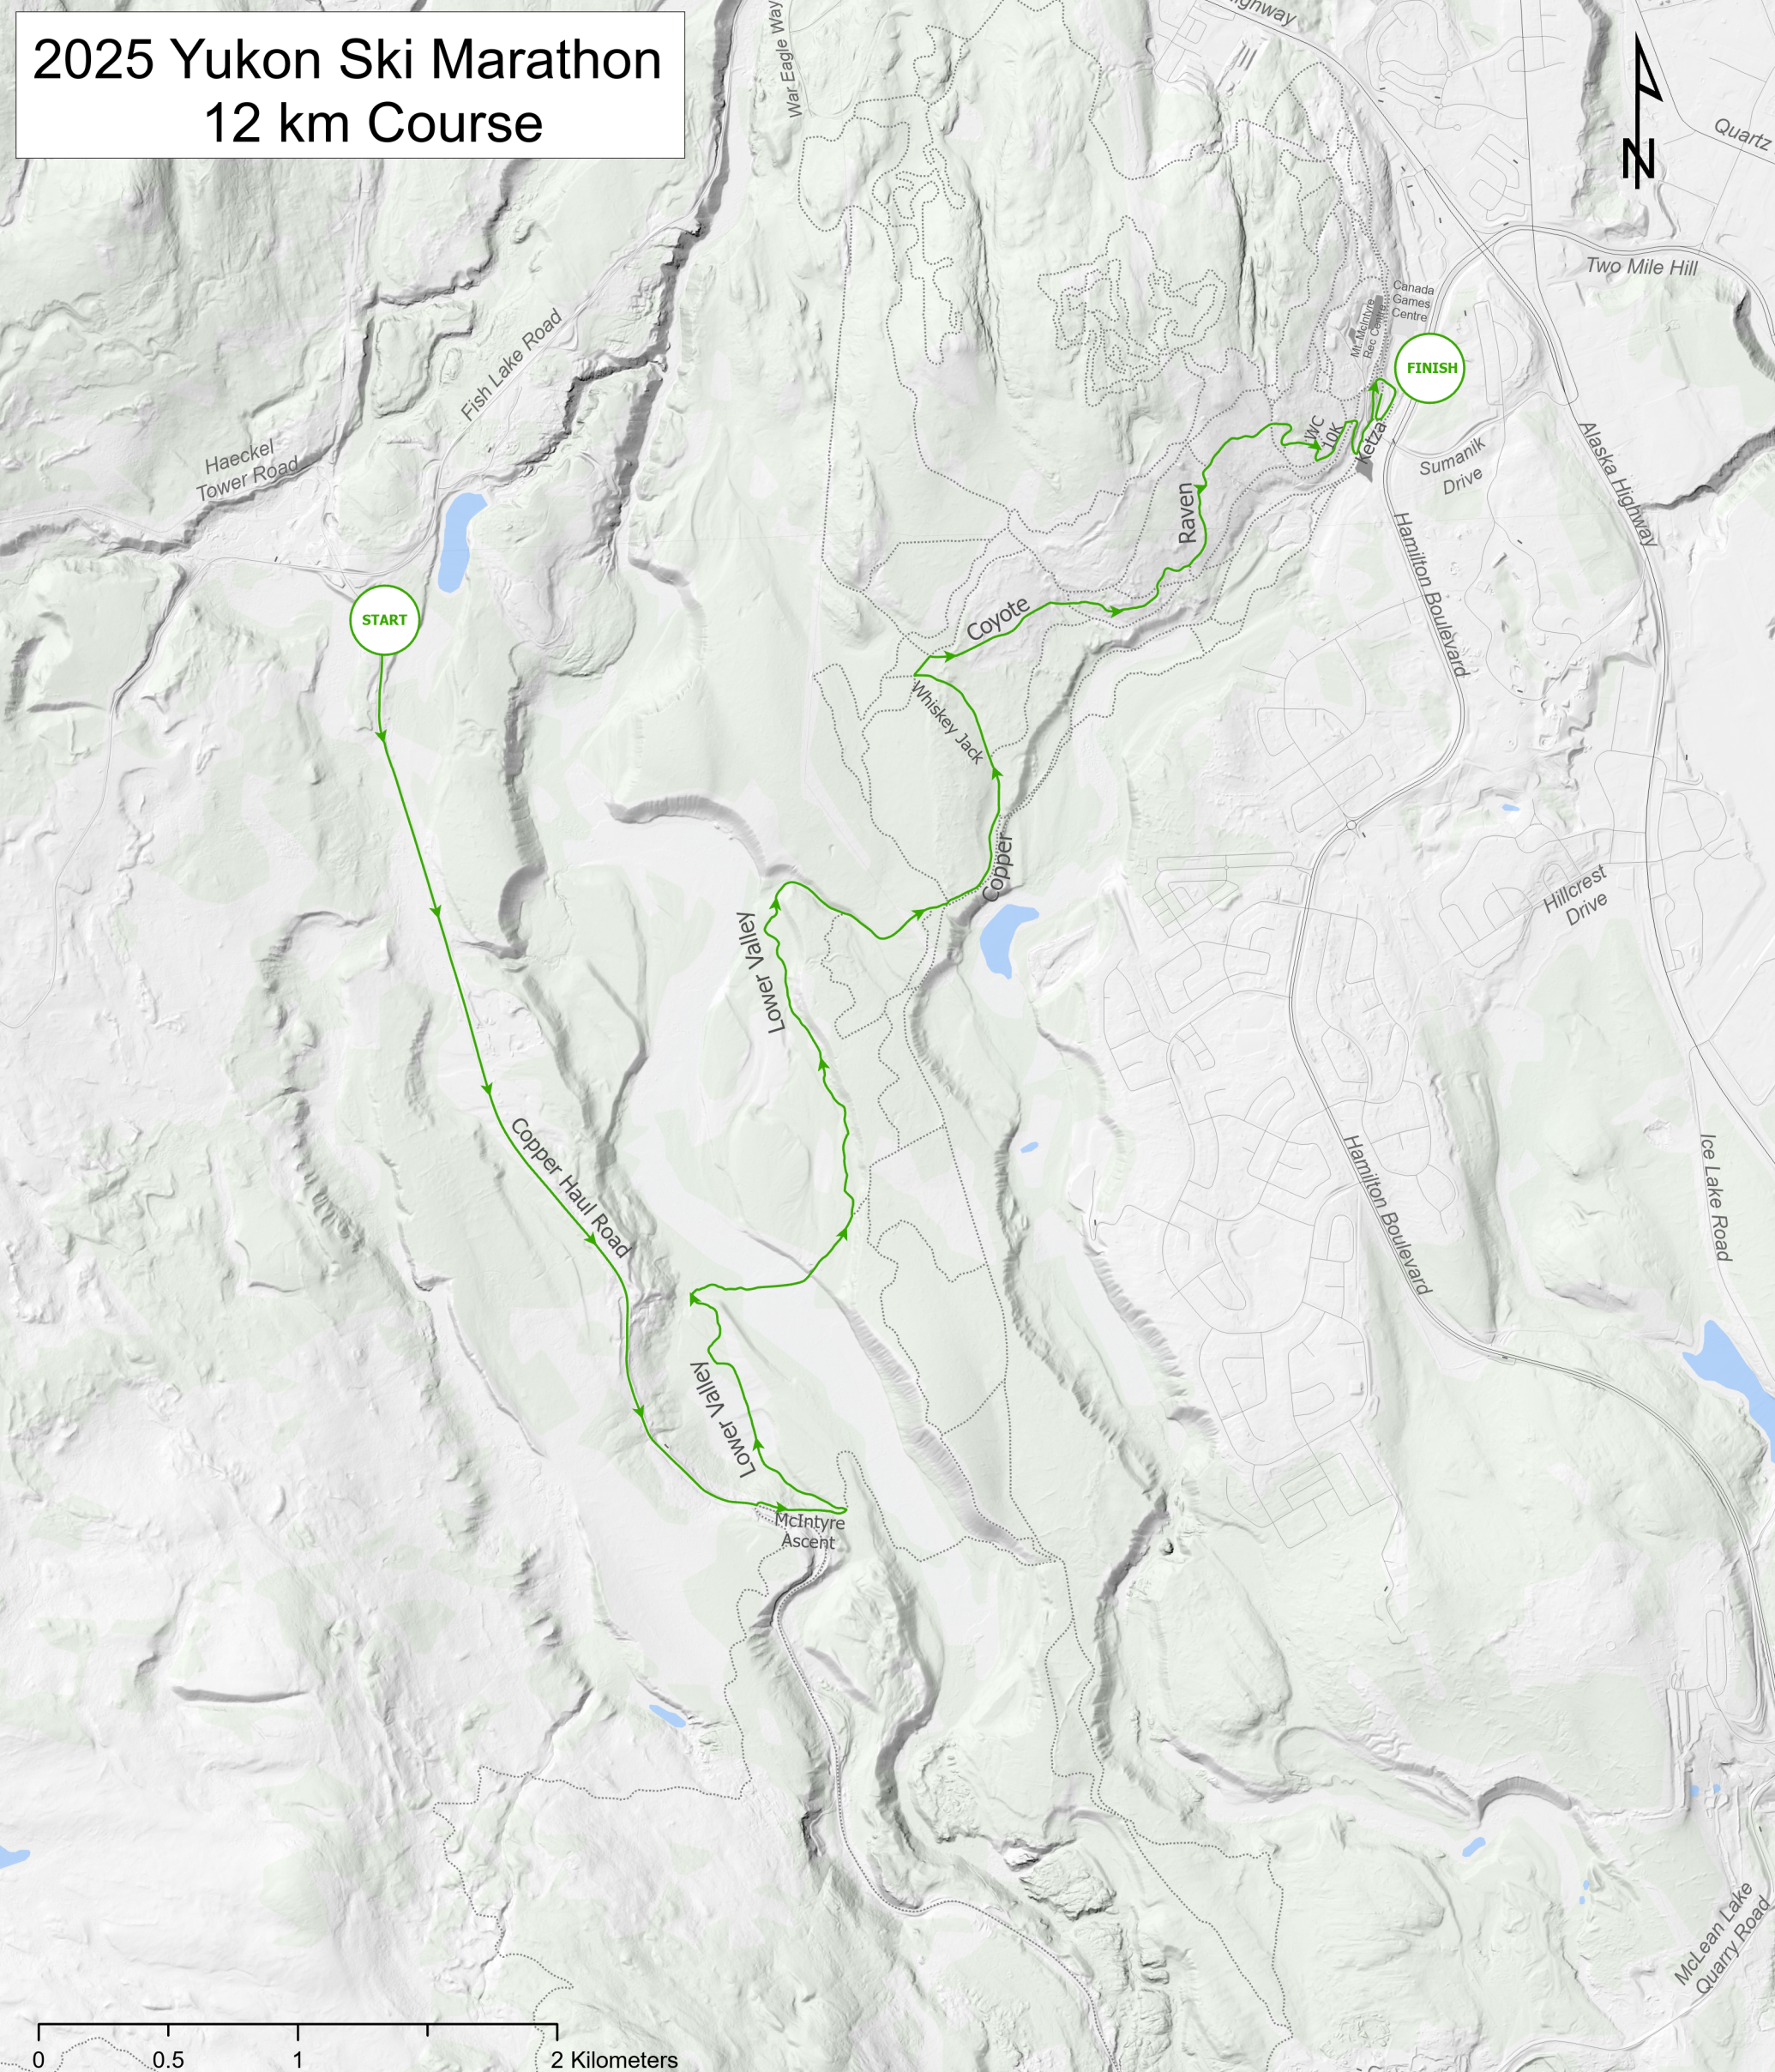

2025 Yukon Ski Marathon 12 km Course

Elevation Min: 719.37 m Max: 812.14 m Gain: 176.02 m Loss: -264.87 m Slope Max: 24.31% -39.50% Avg: 3.03% -3.80%