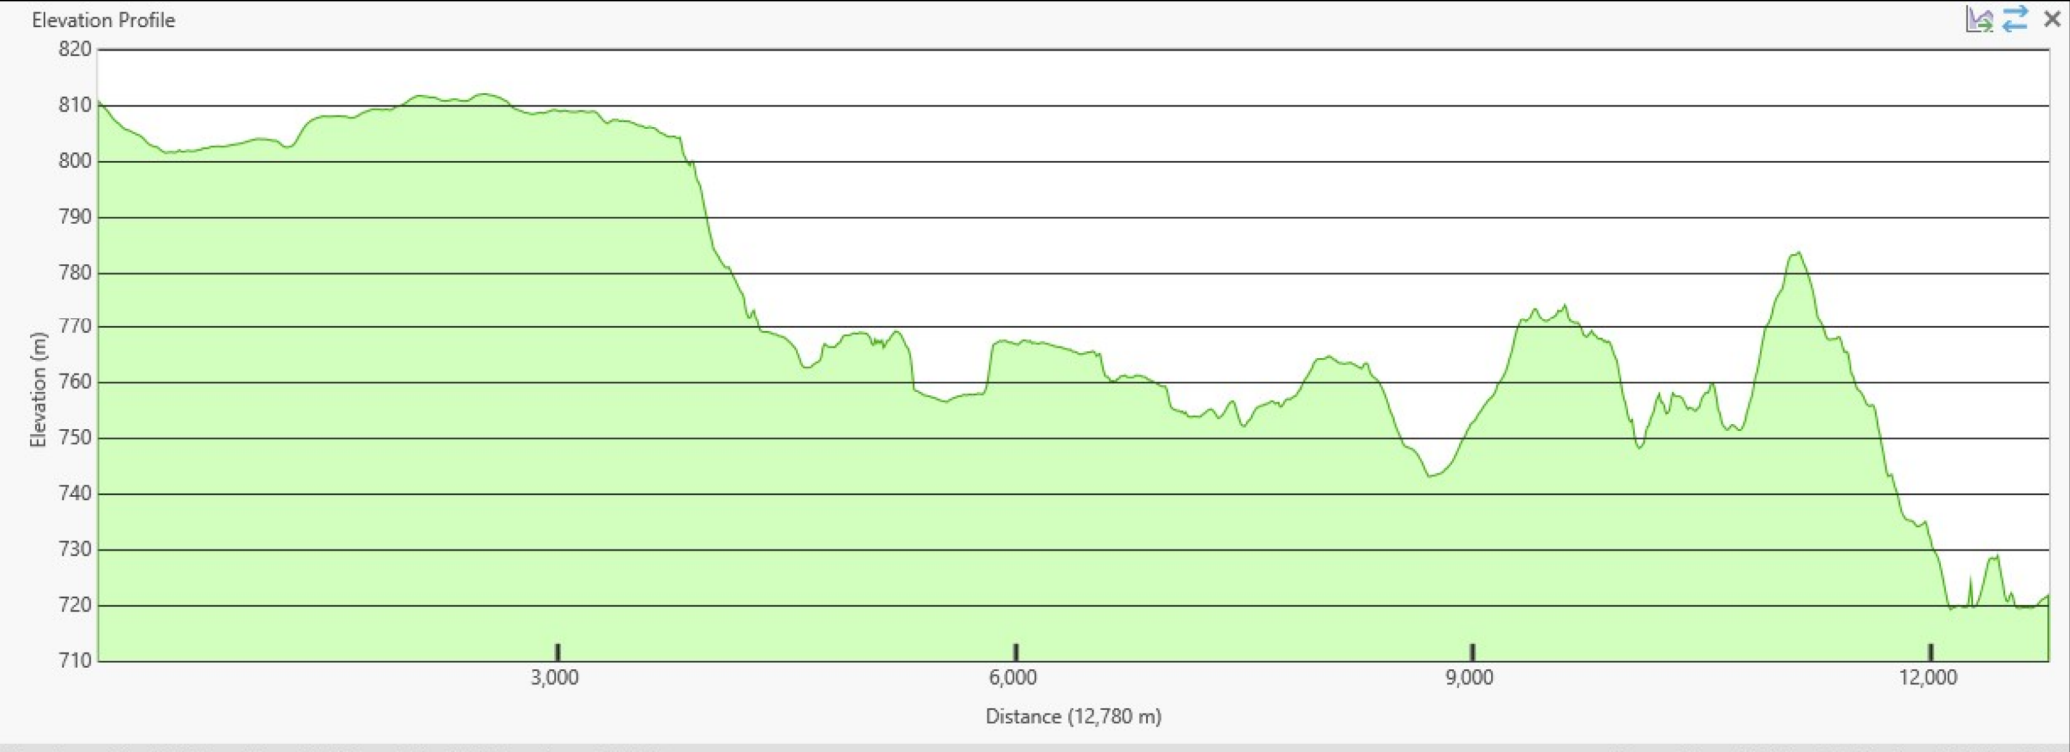

2025 Yukon Ski Marathon 12 km Course

Elevation Min: 719.37 m Max: 812.14 m Gain: 176.02 m Loss: -264.87 m Slope Max: 24.31% -39.50% Avg: 3.03% -3.80%