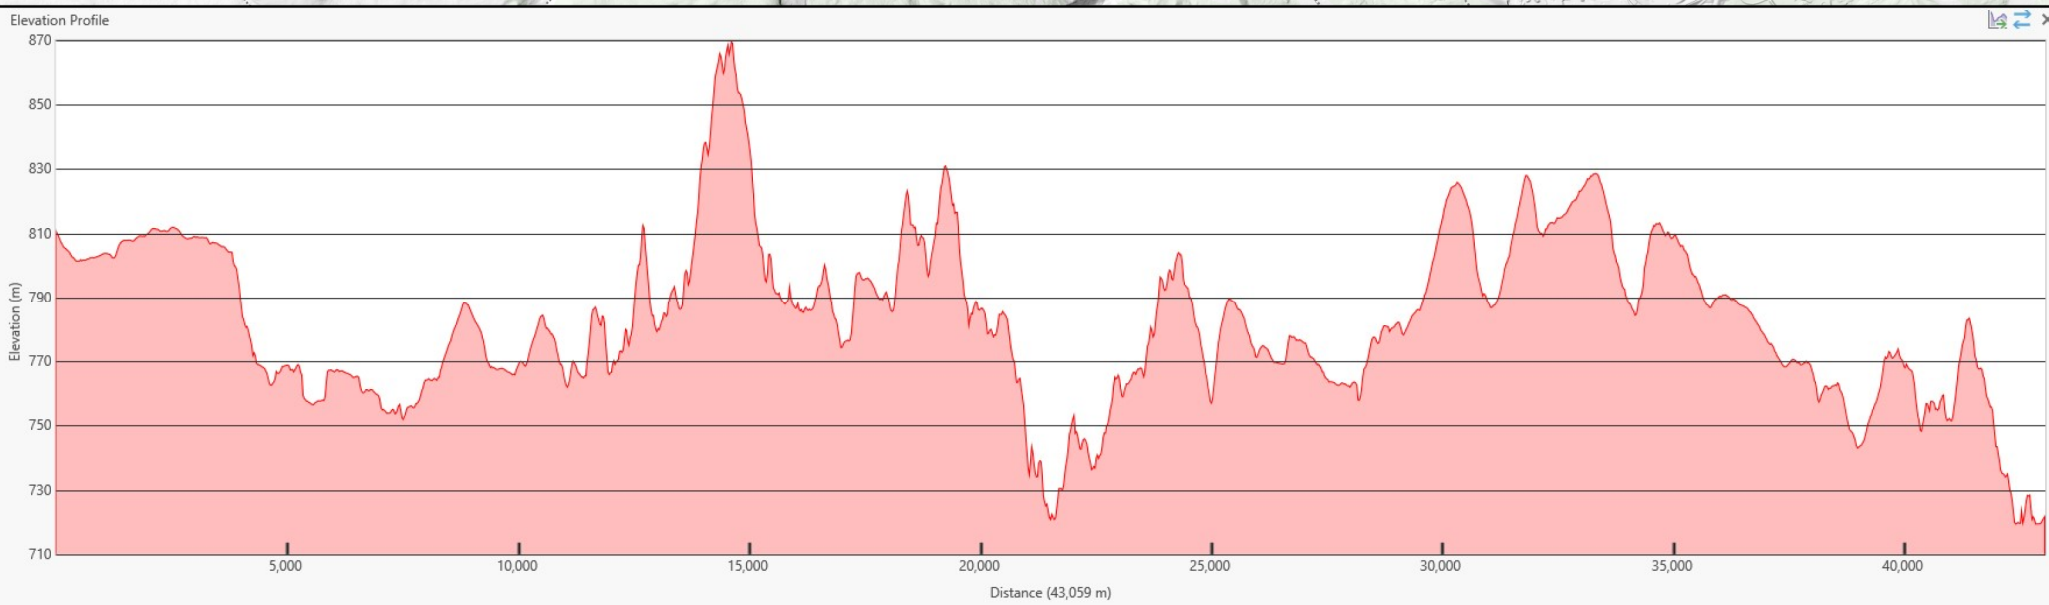

2025 Yukon Ski Marathon 44 km Course

Elevation Min: 719.65 m Max: 869.68 m Gain: 938.63 m Loss: -1,027.49 m Slope Max: 24.06% -29.83% Avg: 4.63% -4.51%