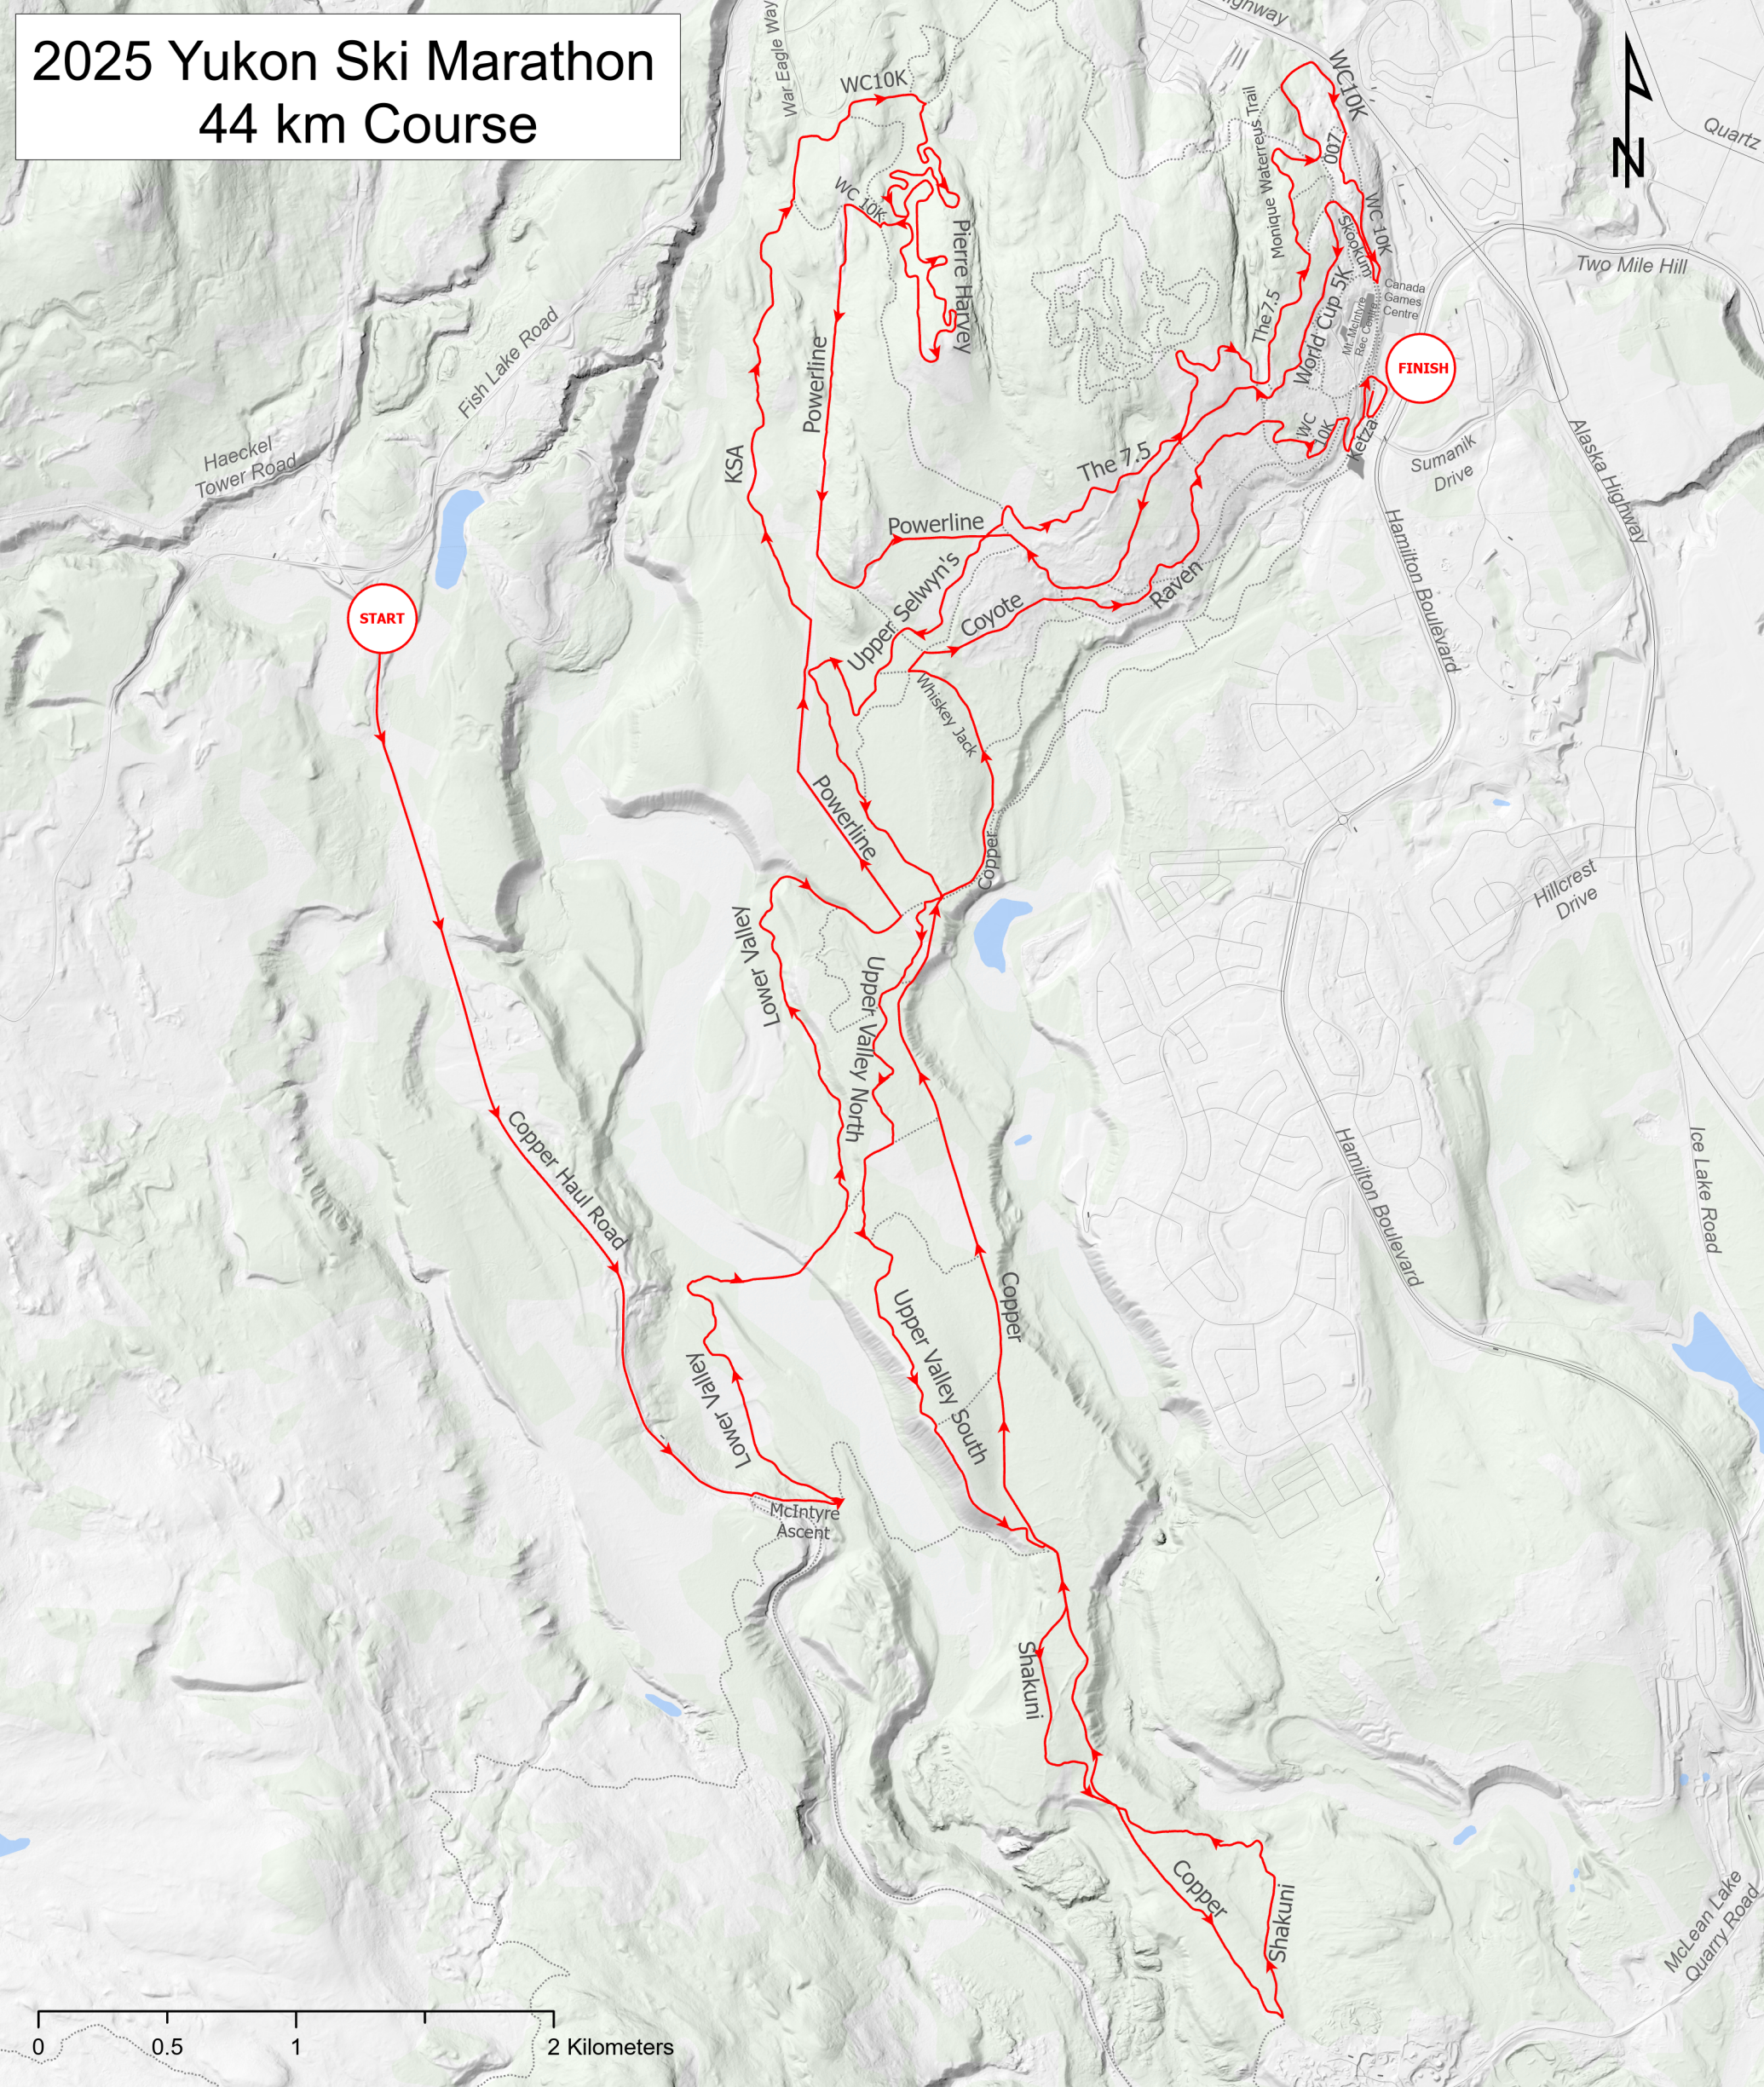

2025 Yukon Ski Marathon 44 km Course

Elevation Min: 719.65 m Max: 869.68 m Gain: 938.63 m Loss: -1,027.49 m Slope Max: 24.06% -29.83% Avg: 4.63% -4.51%