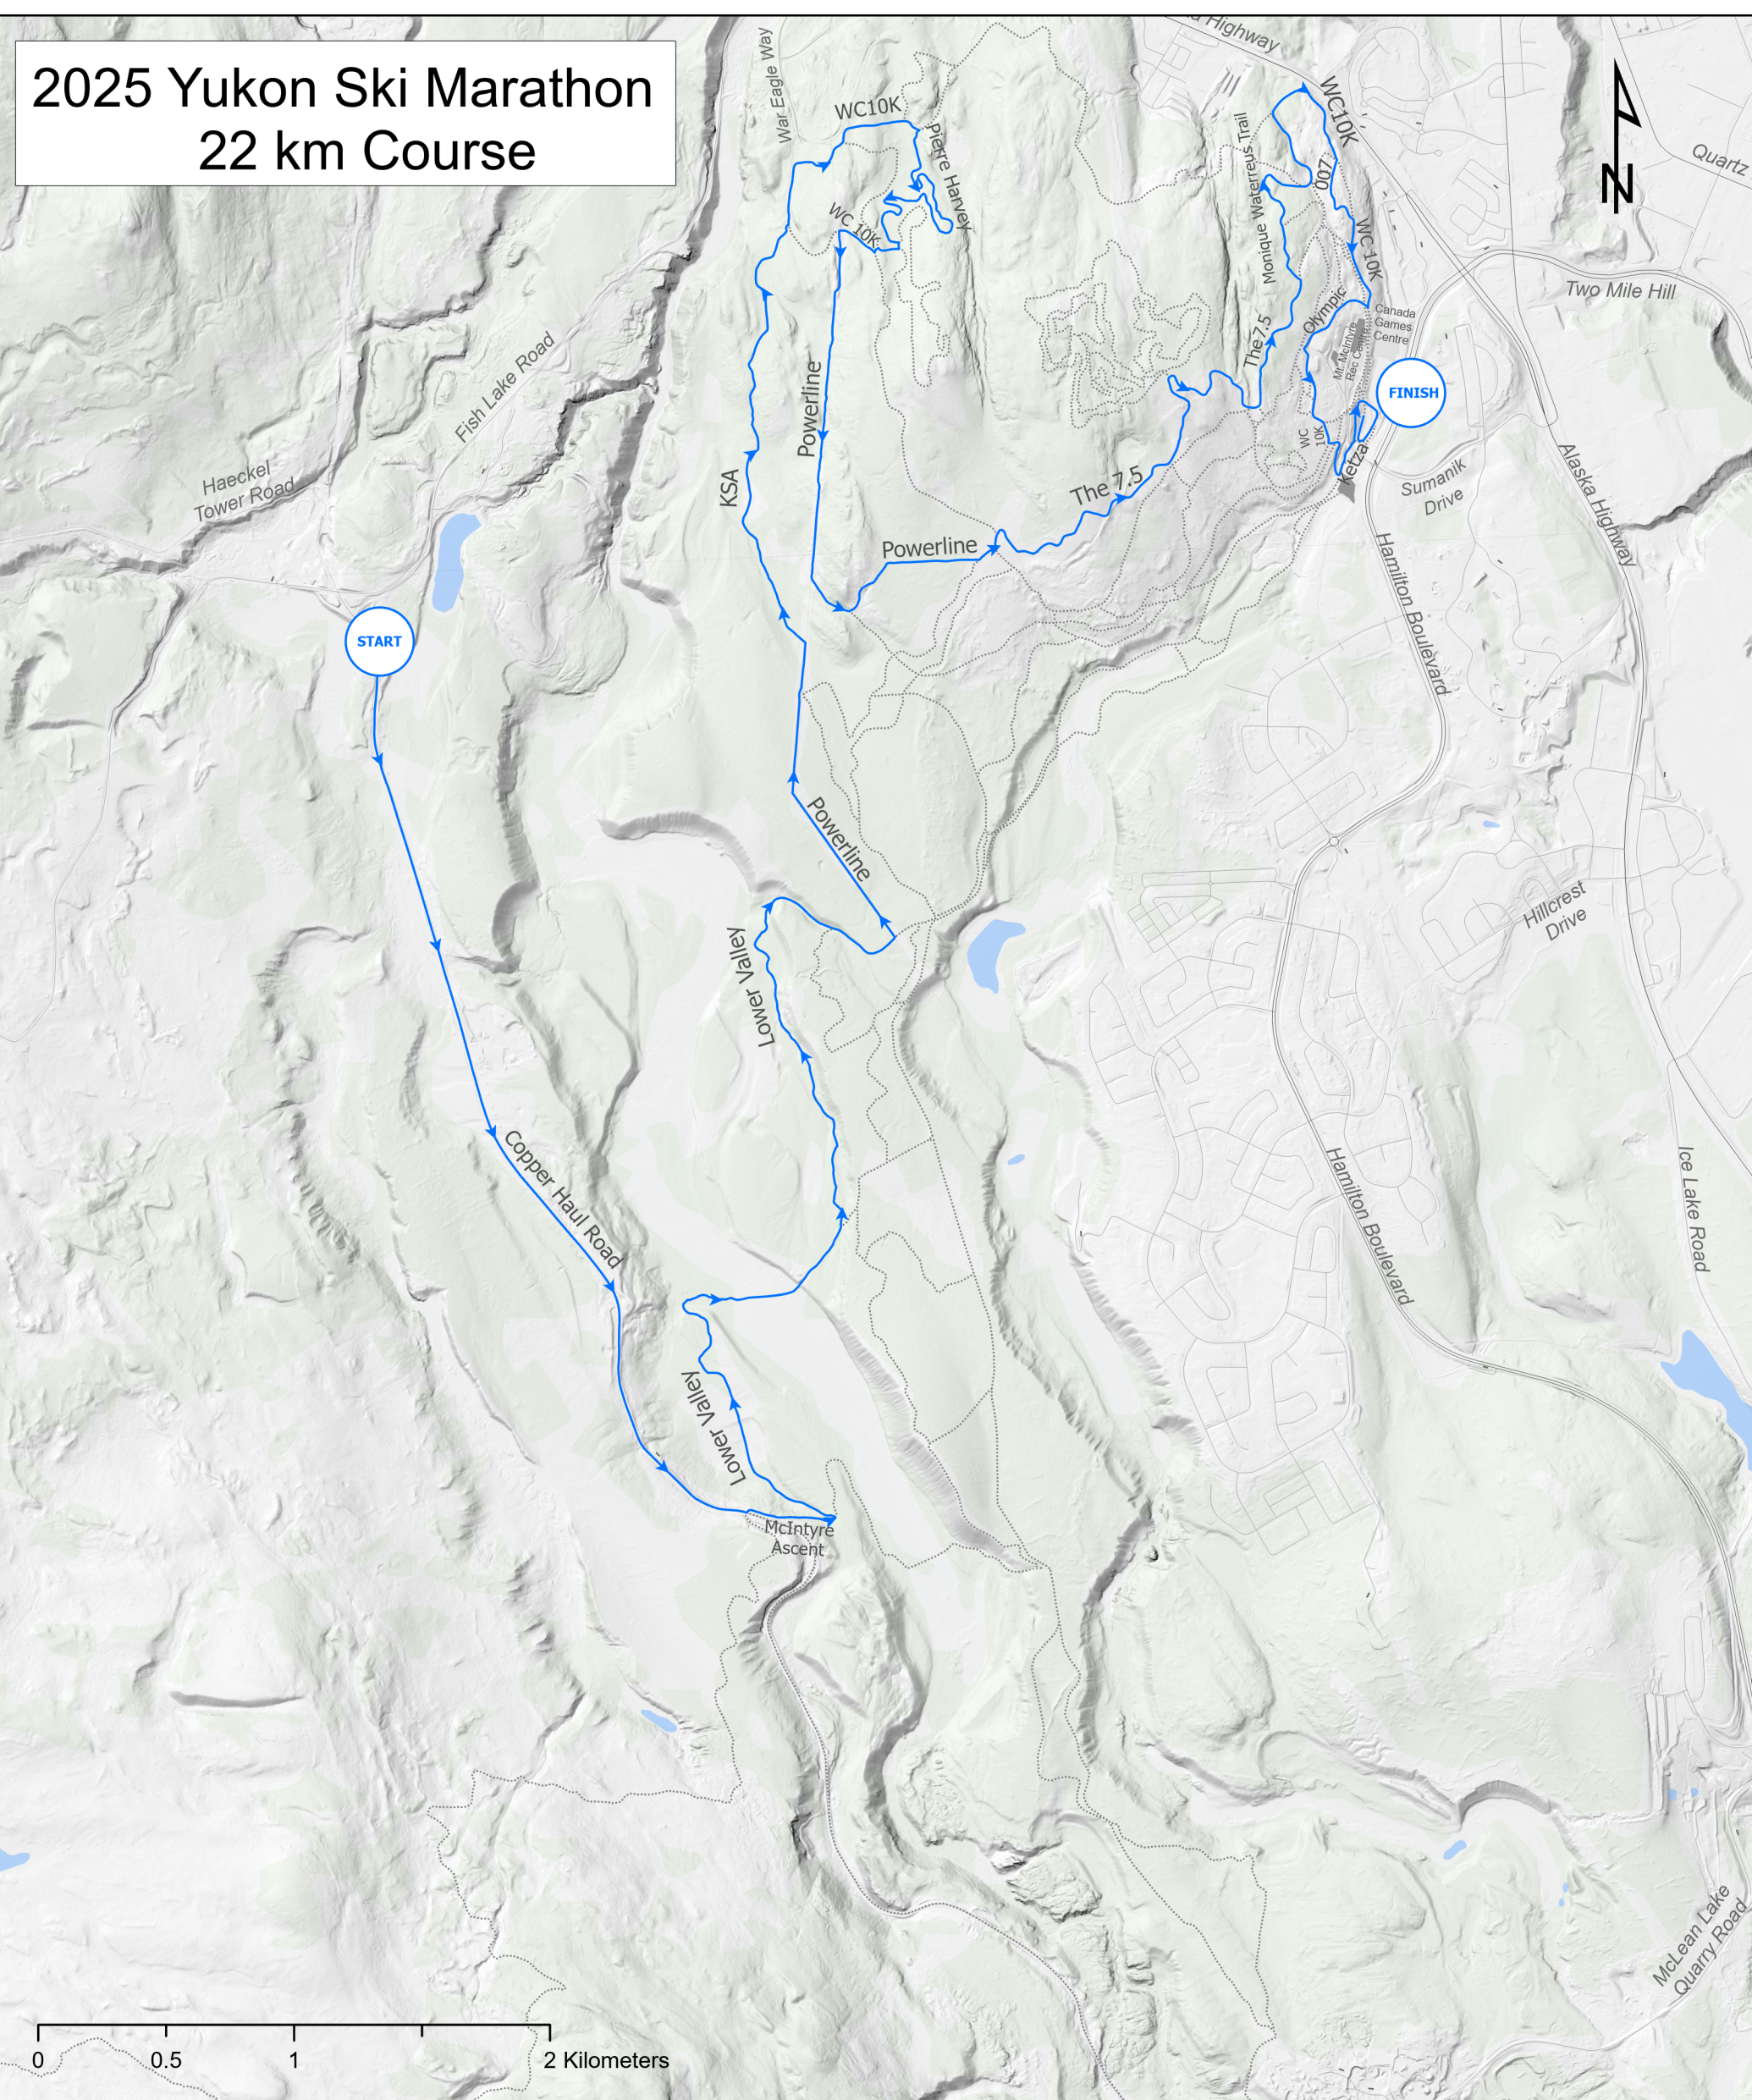

2025 Yukon Ski Marathon 22 km Course

Elevation Min: 719.49 m Max: 831.30 m Gain: 487.73 m Loss: -576.59 m Slope Max: 33.81% -29.45% Avg: 4.75% -4.89%