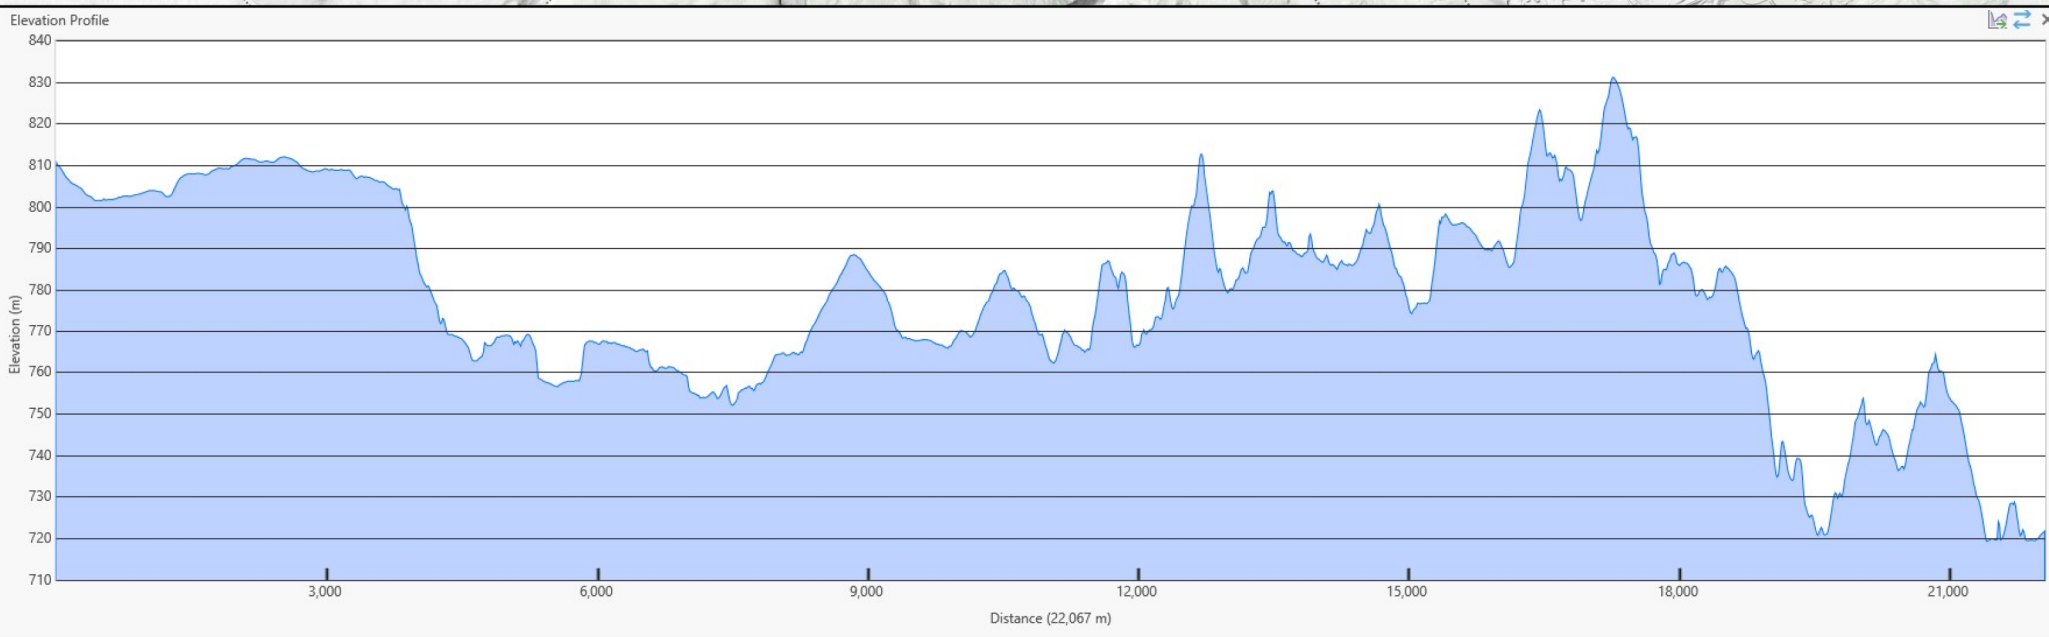

2025 Yukon Ski Marathon 22 km Course

Elevation Min: 719.49 m Max: 831.30 m Gain: 487.73 m Loss: -576.59 m Slope Max: 33.81% -29.45% Avg: 4.75% -4.89%